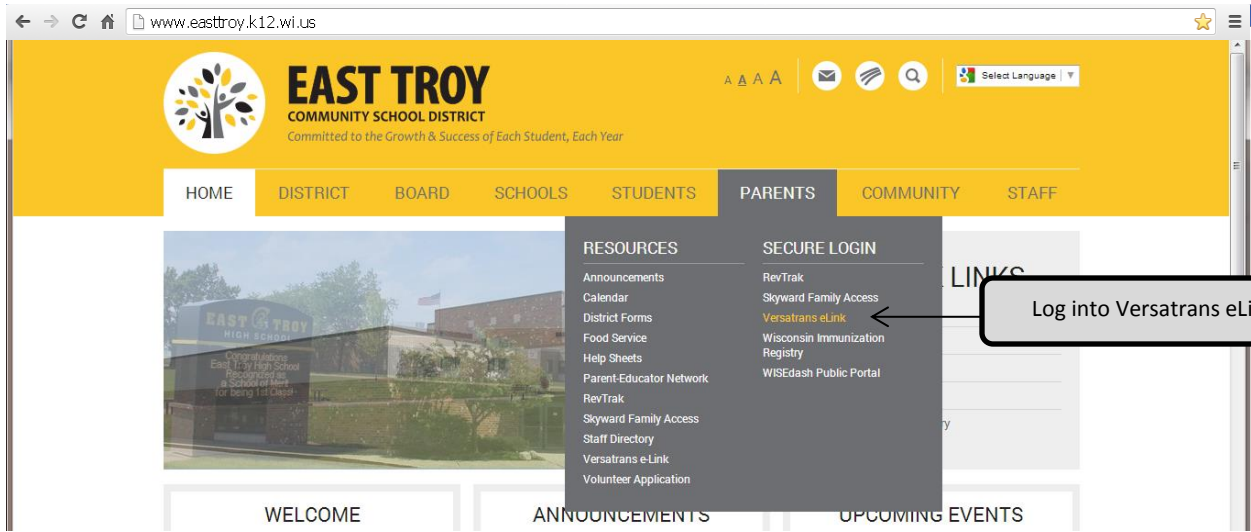

Using Versatrans eLink – Find Your Bus Route

If logging in for the first time, use the following format:
 User Name: **Student's firstname.lastname**
 Password: **Student's firstname.lastname**
 Click **Login**