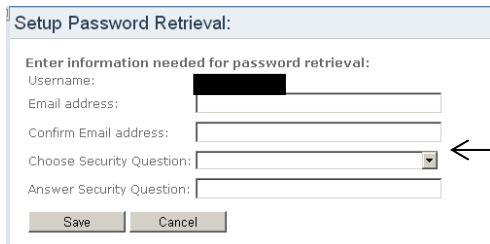

Enter your email address and security question. Click **Save**.