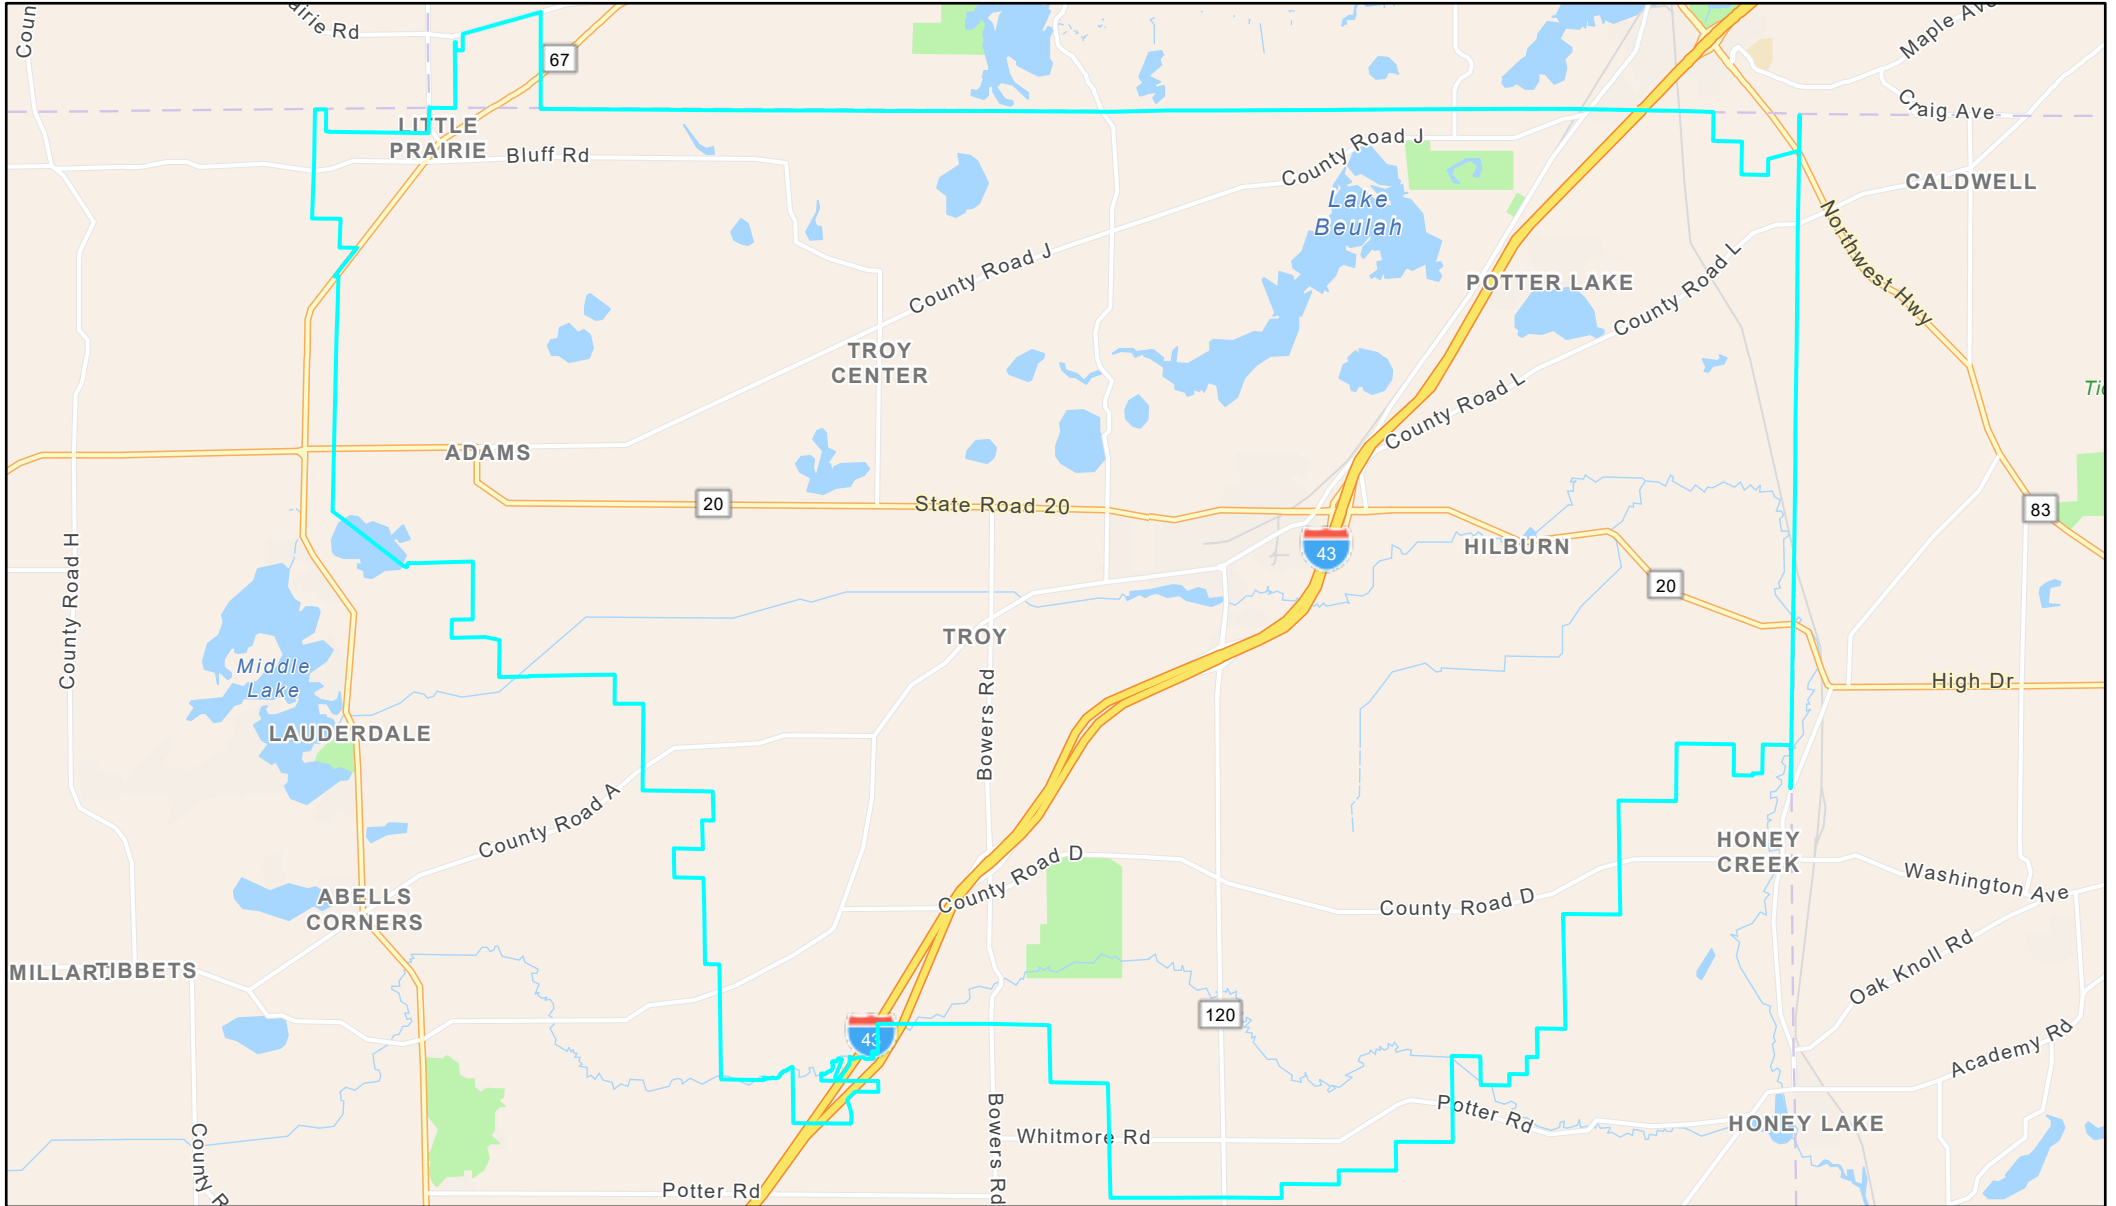

# East Troy Community School District Boundaries

2/4/2021, 10:14:00 AM